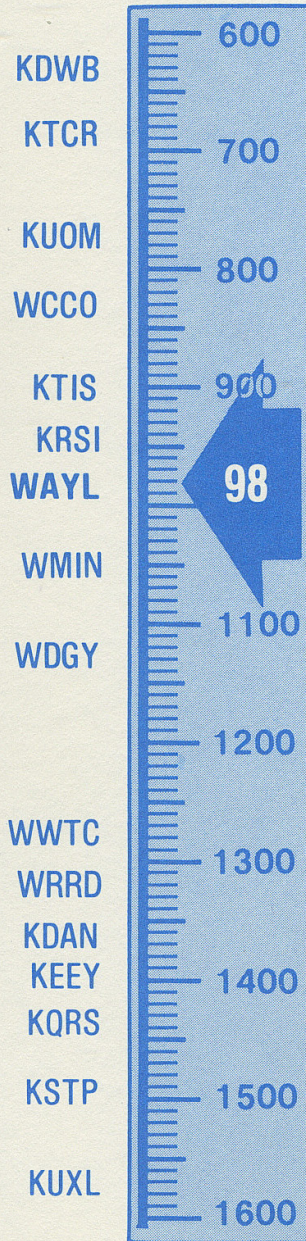

FM 94

AM 98

FM

AM

WAYL RADIO DIAL CARD